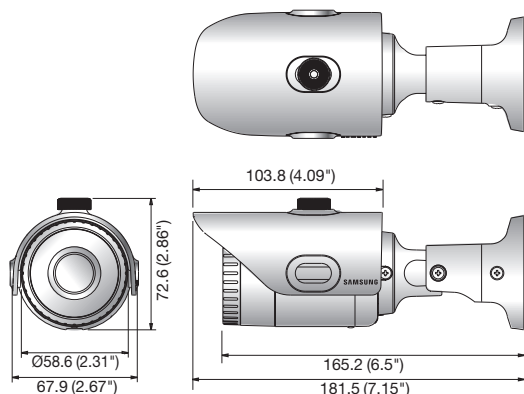

## Key Features

- Max. 2M (1920 x 1080) resolution
- 3.6mm fixed lens
- 0.15Lux@F1.8 (Color), 0Lux@F1.8 (B/W : IR LED on)
- 30fps@all resolutions (H.264)
- H.264, MJPEG dual codec, Multiple streaming
- Motion detection, Tampering
- micro SD/SDHC memory slot, PoE
- IR viewable length 20m, IP66
- Hallway view support (Rotate 90°/270°)
- LDC support (Lens Distortion Correction)

## Dimensions

Unit : mm (inch)